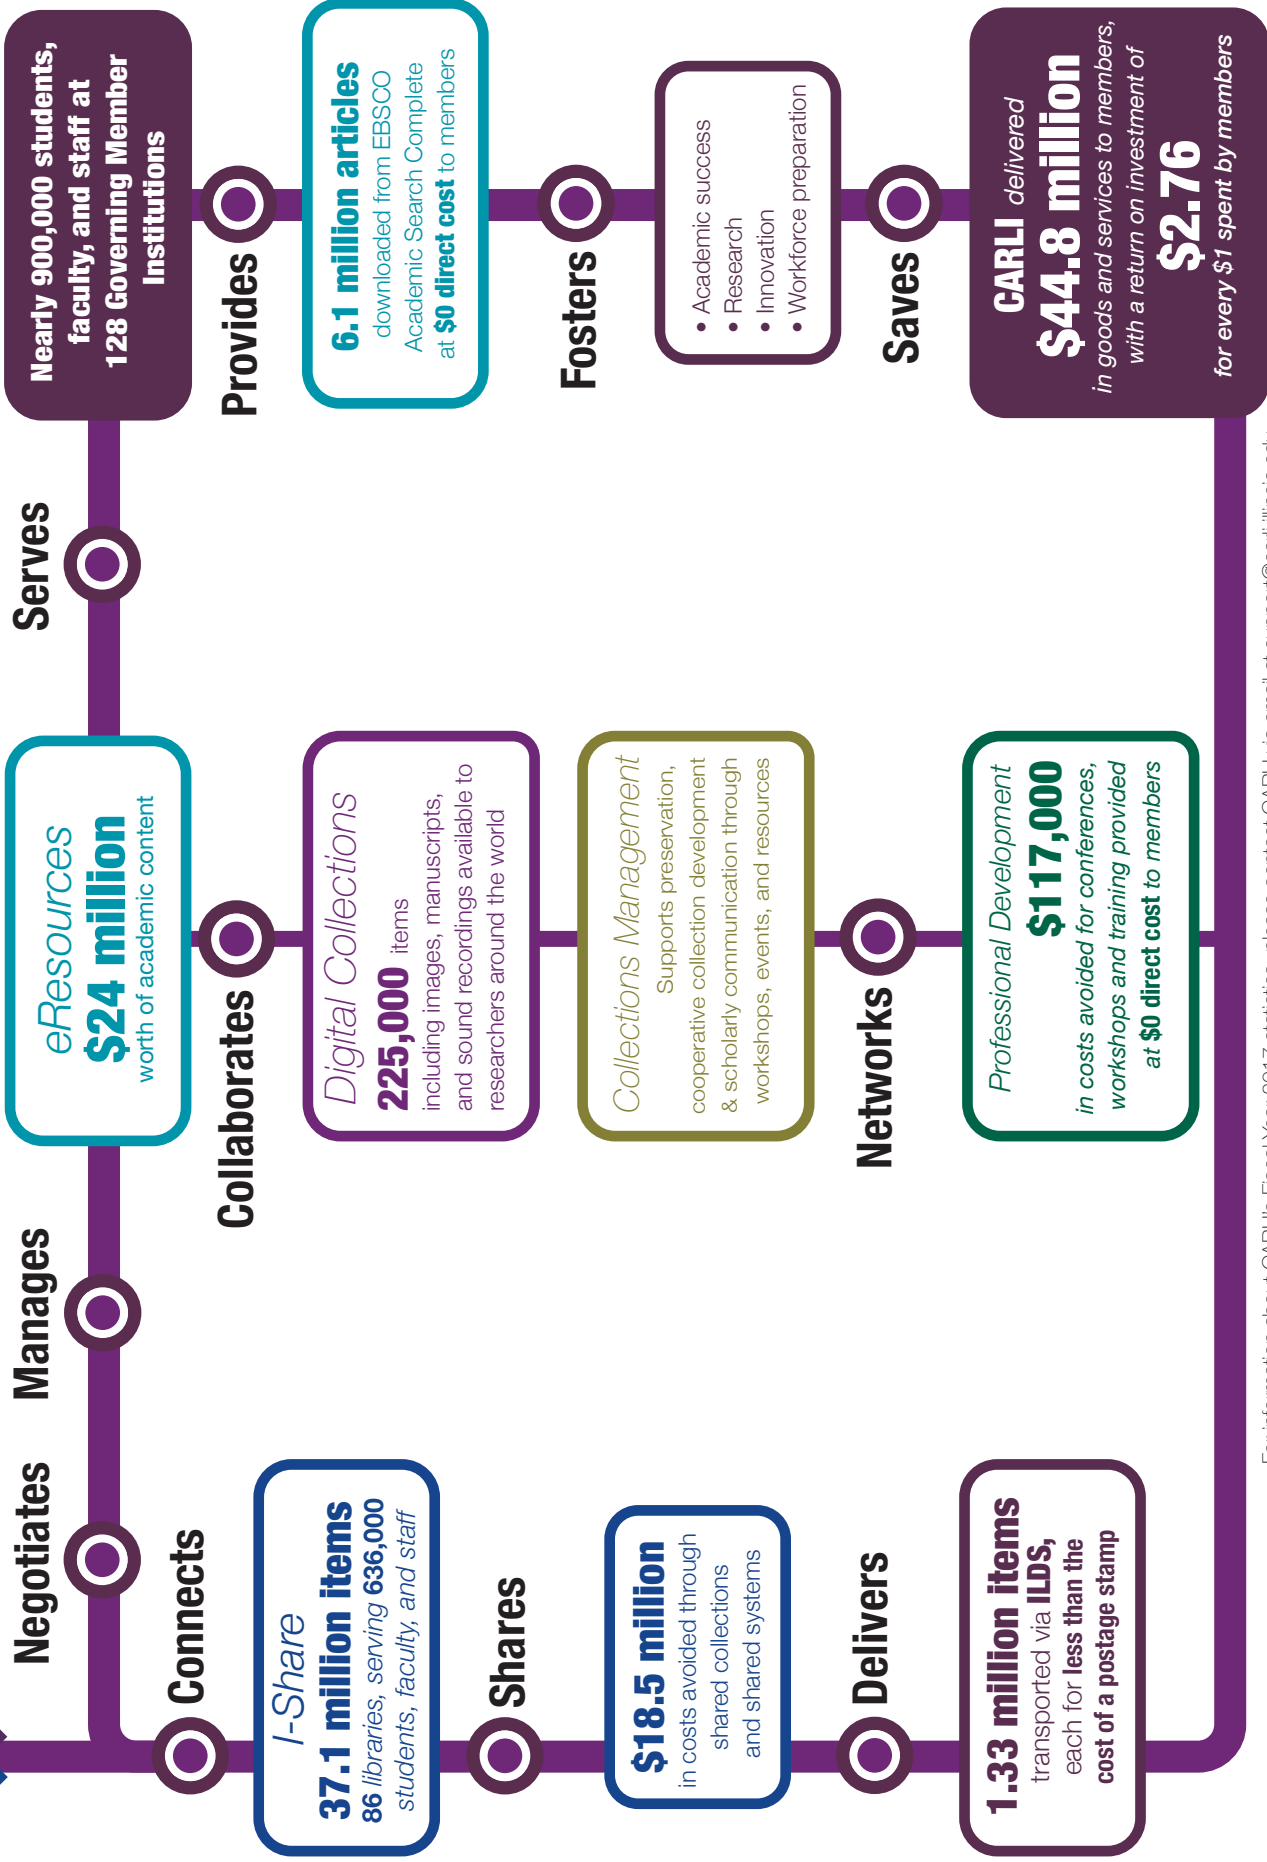

CARLI's Annual Value to Illinois Higher Education

July 1, 2016–June 30, 2017

For information about CARLI's Fiscal Year 2017 statistics, please contact CARLI via email at support@carli.illinois.edu.