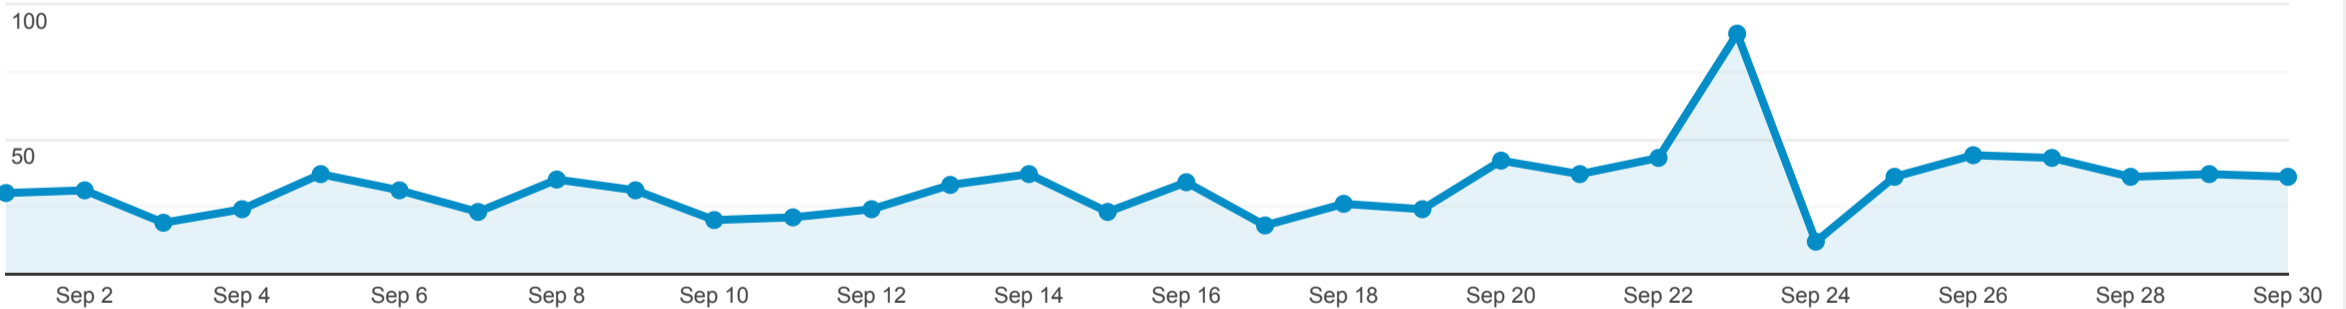

% of Total: 0.00% (201,414)

Total Illinois Items Viewed in Primary Source Sets

0

% of Total: 0.00% (201,414)

Total Illinois Click Throughs

976

% of Total: 0.48% (201,414)

Total Illinois Events

1,525

% of Total: 0.76% (201,414)

Total Illinois Items Viewed in DPLA (In Item Pages, Exhibitions, and Primary Source Sets)

Total Events

Total Illinois Click Throughs

Total Events

Top 10 Events by Contributing Institution

Top 10 Illinois Events by Item

Event Label	Total Events	Unique Events
d1863d2006e95fcf3f58f46c5bd7922e : Beadle's dime base-ball player: comprising the proceedings of the fifth annual base-ball convention, together with the Rules and Regulations for 1862, rules for the formation of clubs, and instructions in the game; also, complete scores of the fashion course and the Great Silver Ball Match, &c., with the base-ball averages for 1861.no. 2	4	4
f914d1e881937e7f18bc2f61473e0545 : History of Chicago	4	1
49c3babb84143a2f66a58f9ef8f38327 : March on Washington	3	3
8202e6e0976ff330cfac600a1fe1f8c6 : Diamond Shirt Factory	3	2
d671bf5134aeeb0b22101398a70f0910 : Forerunners of the Great Migration	3	3
e6dd9500b45d7d456207ff0affa11257 : Don Quixote Seated	3	1
eccafde50a70ad6cd04b94f5be05f20c : View of construction work for the Goodman Theatre Center of Chicago	3	2
f37aee5dc3d902aefea2078323cb77f5 : Factory	3	2
fdb7b5509f5e072a66a6ed59be3e17b6 : Heyl pony farm at Washington, IL 1950	3	1
06937248437e05f2f34af174ca4d1b96 : Official Route of John Robinson's Circus King Solomon Queen of Sheba and Wild West Shows 1891-92	2	2