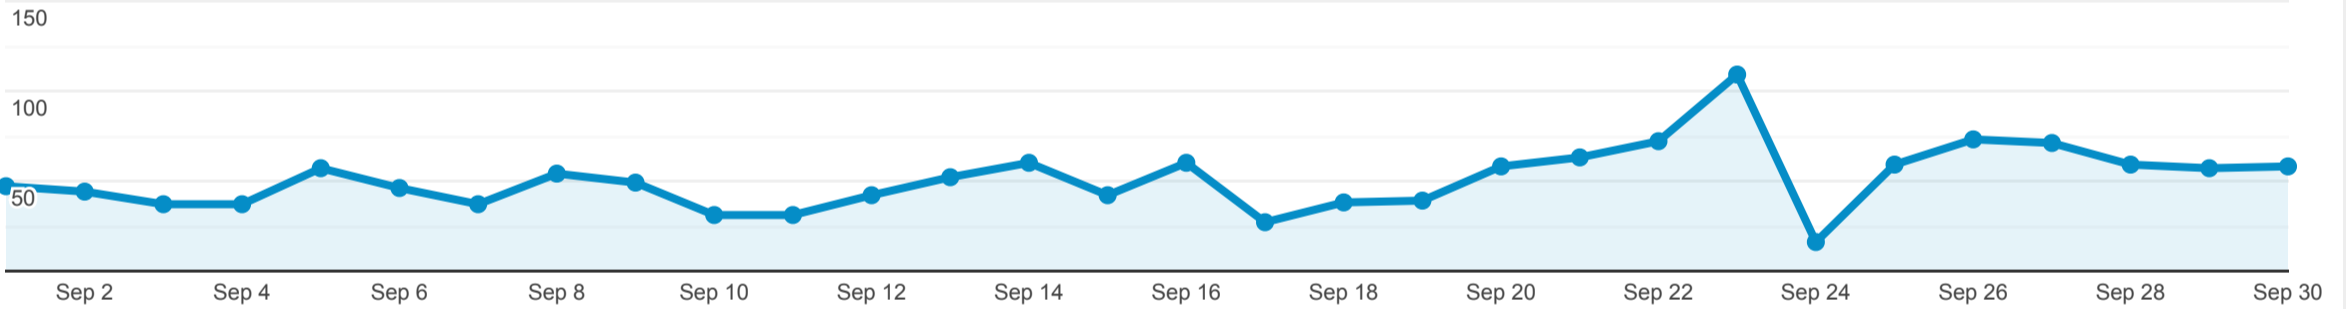

Illinois DPLA Stats

Sep 1, 2022 - Sep 30, 2022

All Users
100.00% Sessions

Total Illinois Items Viewed on DPLA Item Pages

549

% of Total: 0.27% (201,414)

Total Illinois Items Viewed in Exhibitions

0

% of Total: 0.00% (201,414)

Total Illinois Items Viewed in Primary Source Sets

0

% of Total: 0.00% (201,414)

Total Illinois Click Throughs

976

% of Total: 0.48% (201,414)

Total Illinois Events

1,525

% of Total: 0.76% (201,414)

Total Illinois Items Viewed in DPLA (In Item Pages, Exhibitions, and Primary Source Sets)

Total Events

Total Illinois Click Throughs

Total Events

Top 10 Events by Contributing Institution

Top 10 Illinois Events by Item

Event Label	Total Events	Unique Events
d1863d2006e95fcf3f58f46c5bd7922e : Beadle's dime base-ball player: comprising the proceedings of the fifth annual base-ball convention, together with the Rules and Regulations for 1862, rules for the formation of clubs, and instructions in the game; also, complete scores of the fashion course and the Great Silver Ball Match, &c., with the base-ball averages for 1861.no. 2	4	4
f914d1e881937e7f18bc2f61473e0545 : History of Chicago	4	1
49c3babb84143a2f66a58f9ef8f38327 : March on Washington	3	3
8202e6e0976ff330cfac600a1fe1f8c6 : Diamond Shirt Factory	3	2
d671bf5134aeeb0b22101398a70f0910 : Forerunners of the Great Migration	3	3
e6dd9500b45d7d456207ff0affa11257 : Don Quixote Seated	3	1
eccafde50a70ad6cd04b94f5be05f20c : View of construction work for the Goodman Theatre Center of Chicago	3	2
f37aee5dc3d902aefea2078323cb77f5 : Factory	3	2
fdb7b5509f5e072a66a6ed59be3e17b6 : Heyl pony farm at Washington, IL 1950	3	1
06937248437e05f2f34af174ca4d1b96 : Official Route of John Robinson's Circus King Solomon Queen of Sheba and Wild West Shows 1891-92	2	2