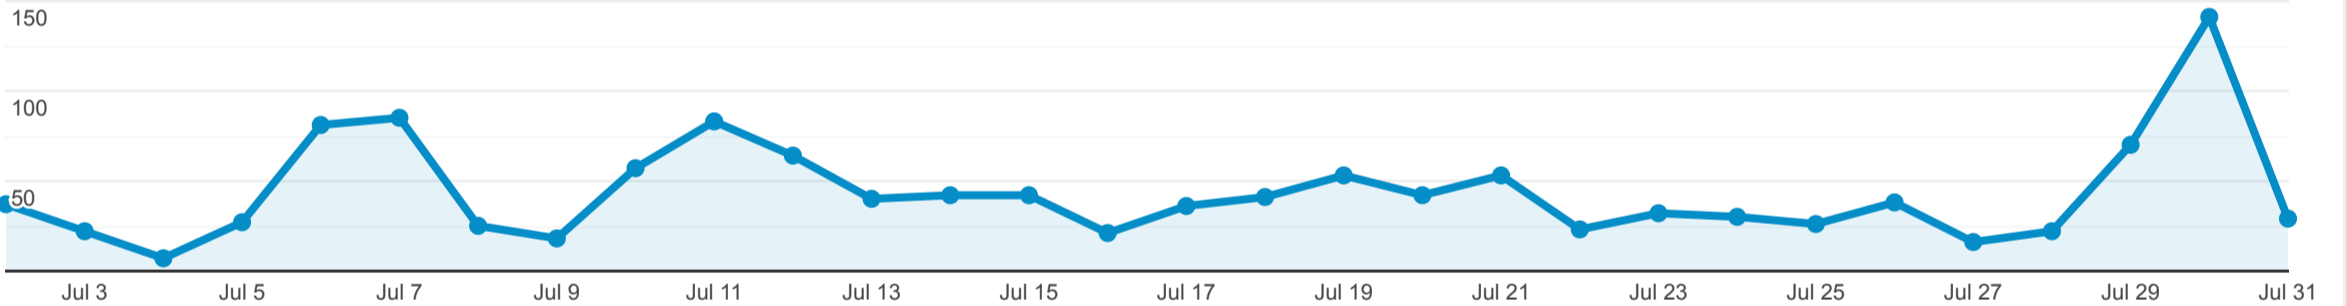

Illinois DPLA Stats

Jul 2, 2022 - Jul 31, 2022

All Users  
100.00% Sessions

Total Illinois Items Viewed on DPLA Item Pages

480

% of Total: 0.46% (104,115)

Total Illinois Items Viewed in Exhibitions

0

% of Total: 0.00% (104,115)

Total Illinois Items Viewed in Primary Source Sets

0

% of Total: 0.00% (104,115)

Total Illinois Click Throughs

823

% of Total: 0.79% (104,115)

Total Illinois Events

1,303

% of Total: 1.25% (104,115)

Total Illinois Items Viewed in DPLA (In Item Pages, Exhibitions, and Primary Source Sets)

Total Events

Total Illinois Click Throughs

Total Events

Top 10 Events by Contributing Institution

Top 10 Illinois Events by Item

Event Label	Total Events	Unique Events
327d31df3be391b809b5d49b805002b1 : Statistics of P.T. Barnum's Great Traveling Exposition and World's Fair for the Season of 1873	5	2
0000021683d5355d8404c0755aef8e52 : Architecture by Street Name : Drummond Pl. through Elizabeth St., South, Image 11	4	4
0245b0072491a23199ffbe22ad0d3eac : Circus Truck	3	1
37b9a37c10be8013e9c236db4d7448c2 : YMCA swim campaign, Bloomington, IL, 1938	3	3
835b30ee0f8923ddf0549dbb93f0a34b : Fire cistern, Woodford County, IL 1945	3	2
00051d3b06fe3398727af04704002a3e : Batcheller & Doris' Great Railroad Show [and] The Great Inter-Ocean appearing in Iowa City, Marengo, and Newton, Iowa on June 10, 11, and 12, 1870	2	1
090899fe4b0e188008520095d3a1e81c : Descriptive inventory for the Lee A. Newell II visual materials, ca. 1986-1996, bulk 1989-1993	2	1
0aea81d969baa30f522d153b2e05ea2d : Short Snorter	2	1
1495a701a7328eec705a771c6fa08488 : The 20th Century Limited, 1948	2	2
1a67c6bb0bf50cab24f3588e890c9fbe : Reasons for establishing the colony of Georgia	2	2