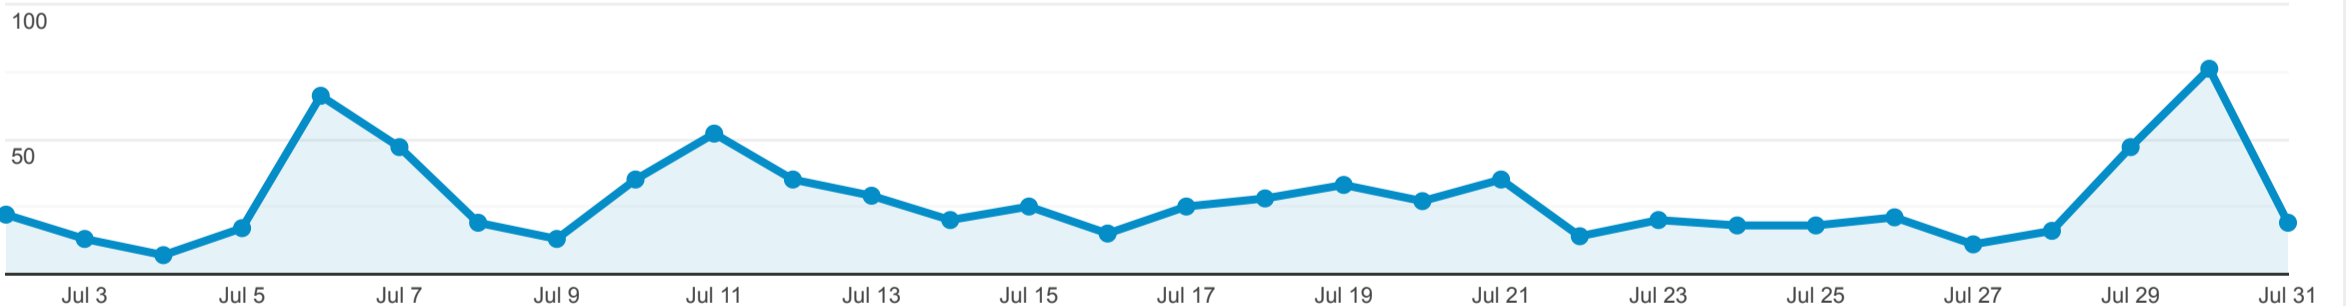

% of Total: 0.00% (104,115)

Total Illinois Items Viewed in Primary Source Sets

0

% of Total: 0.00% (104,115)

Total Illinois Click Throughs

823

% of Total: 0.79% (104,115)

Total Illinois Events

1,303

% of Total: 1.25% (104,115)

Total Illinois Items Viewed in DPLA (In Item Pages, Exhibitions, and Primary Source Sets)

Total Events

Total Illinois Click Throughs

Total Events

Top 10 Events by Contributing Institution

Event Action	Total Events	Unique Events
Illinois State University	212	197
McLean County Museum of History	206	197
University of Illinois at Urbana-Champaign Library	112	108
University of Illinois Chicago	91	89
Newberry Library	84	78
Pullman State Historic Site	81	75
Southern Illinois University Carbondale	54	52
Chicago Public Library	40	40
Eastern Illinois University	34	29
Quincy Public Library	34	32

Top 10 Illinois Events by Item

Event Label	Total Events	Unique Events
327d31df3be391b809b5d49b805002b1 : Statistics of P.T. Barnum's Great Traveling Exposition and World's Fair for the Season of 1873	5	2
0000021683d5355d8404c0755aef8e52 : Architecture by Street Name : Drummond Pl. through Elizabeth St., South, Image 11	4	4
0245b0072491a23199ffbe22ad0d3eac : Circus Truck	3	1
37b9a37c10be8013e9c236db4d7448c2 : YMCA swim campaign, Bloomington, IL, 1938	3	3
835b30ee0f8923ddf0549dbb93f0a34b : Fire cistern, Woodford County, IL 1945	3	2
00051d3b06fe3398727af04704002a3e : Batcheller & Doris' Great Railroad Show [and] The Great Inter-Ocean appearing in Iowa City, Marengo, and Newton, Iowa on June 10, 11, and 12, 1870	2	1
090899fe4b0e188008520095d3a1e81c : Descriptive inventory for the Lee A. Newell II visual materials, ca. 1986-1996, bulk 1989-1993	2	1
0aea81d969baa30f522d153b2e05ea2d : Short Snorter	2	1
1495a701a7328eec705a771c6fa08488 : The 20th Century Limited, 1948	2	2
1a67c6bb0bf50cab24f3588e890c9fbe : Reasons for establishing the colony of Georgia	2	2