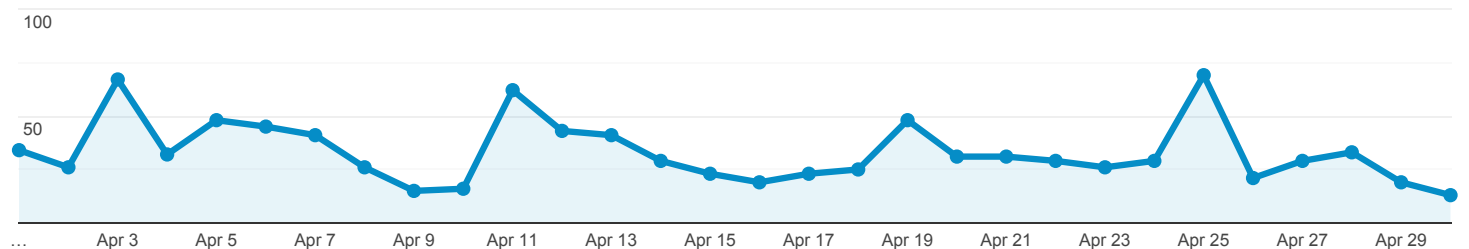

Illinois DPLA Stats

Apr 1, 2022 - Apr 30, 2022

All Users
100.00% Sessions

Total Illinois Items Viewed on DPLA Item Pages

687
% of Total: 0.33% (211,316)

Total Illinois Items Viewed in Exhibitions

0
% of Total: 0.00% (211,316)

Total Illinois Items Viewed in Primary Source Sets

0
% of Total: 0.00% (211,316)

Total Illinois Click Throughs

993
% of Total: 0.47% (211,316)

Total Illinois Events

1,680
% of Total: 0.80% (211,316)

Total Illinois Items Viewed in DPLA (In Item Pages, Exhibitions, and Primary Source Sets)

● Total Events

Total Illinois Click Throughs

● Total Events

Top 10 Events by Contributing Institution

Event Action	Total Events	Unique Events
--------------	--------------	---------------

McLean County Museum of History	197	191
University of Illinois at Urbana-Champaign Library	143	124
Chicago Public Library	122	104
Newberry Library	108	101
Pullman State Historic Site	104	97
University of Illinois Chicago	99	98
Illinois State University	88	86
Southern Illinois University Carbondale	85	84
Quincy Public Library	49	47
Chicago History Museum	45	41