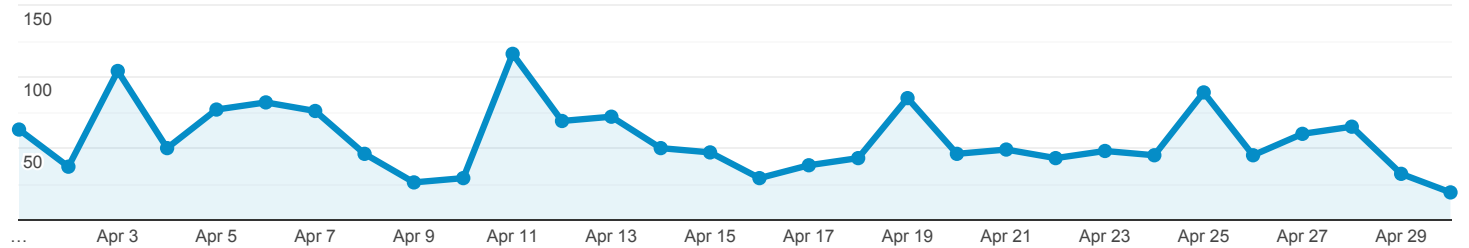

Illinois DPLA Stats

Apr 1, 2022 - Apr 30, 2022

All Users
100.00% Sessions

Total Illinois Items Viewed on DPLA Item Pages

687
% of Total: 0.33% (211,316)

Total Illinois Items Viewed in Exhibitions

0
% of Total: 0.00% (211,316)

Total Illinois Items Viewed in Primary Source Sets

0
% of Total: 0.00% (211,316)

Total Illinois Click Throughs

993
% of Total: 0.47% (211,316)

Total Illinois Events

1,680
% of Total: 0.80% (211,316)

Total Illinois Items Viewed in DPLA (In Item Pages, Exhibitions, and Primary Source Sets)

● Total Events

Total Illinois Click Throughs

● Total Events

Top 10 Events by Contributing Institution

Event Action	Total Events	Unique Events
--------------	--------------	---------------

McLean County Museum of History	197	191
University of Illinois at Urbana-Champaign Library	143	124
Chicago Public Library	122	104
Newberry Library	108	101
Pullman State Historic Site	104	97
University of Illinois Chicago	99	98
Illinois State University	88	86
Southern Illinois University Carbondale	85	84
Quincy Public Library	49	47
Chicago History Museum	45	41