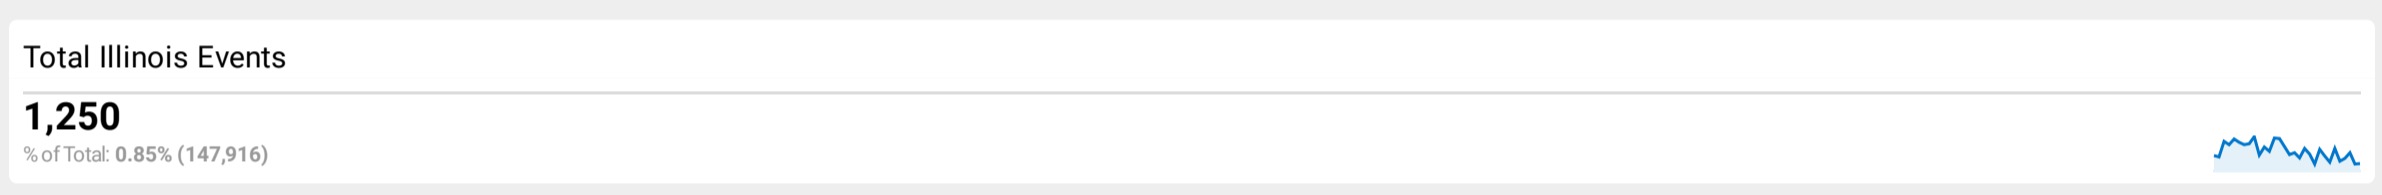

Illinois DPLA Stats

Dec 2, 2022 - Dec 31, 2022

All Users
100.00% Sessions

Top 10 Events by Contributing Institution

Event Action	Total Events	Unique Events
McLean County Museum of History	167	156
Illinois State University	117	115
University of Illinois Chicago	92	86
Pullman State Historic Site	91	88
Newberry Library	77	76
Chicago Public Library	58	57
University of Illinois at Urbana-Champaign Library	57	55
Chicago History Museum	47	47
Southern Illinois University Carbondale	44	42
Eastern Illinois University	34	32

Top 10 Illinois Events by Item

Event Label	Total Events	Unique Events
4081771d9395a0206a53e8fa1232c770 : Spanish-American War	7	6
fca03e913d3cef46f547fcd4e0183027 : Titanic	4	4
15ed1c26c8add5bb783aedb9ebc48a9b : The Louisiana Purchase	3	3
32278132c77475e95b2306c444f32e0d : Cicero Avenue, Folder 24, Sheet 20	3	3
4c05ab3b4d7014bbaf56b7e53d54c5d4 : Edison Home Phonograph 2	3	2
73a26fe5be0f232da89548455289e9e4 : Beadle's dime patriotic speaker: being extracts from the splendid oratory of Judge Holt, General Mitchell, Dr. Orestes A. Brownson, Edward Everett, The Great Union Square (N.Y.) addresses, Thomas Francis Meagher, Stephen A. Douglas, Daniel S. Dickinson, Carl Shurz, Rev. Dr. Bellows, and others; together with poems for the hour	3	1
d671bf5134aeeb0b22101398a70f0910 : Forerunners of the Great Migration	3	3
03863db983264e372c1492bcea9418dc : American slave market	2	2
26d1487962f2f6294cfc2ea7ac61146c : Alfred Burnett in character	2	1
2a5bdb6c17925e4f7bd610307fb48bb9 : Underground Railroad	2	2