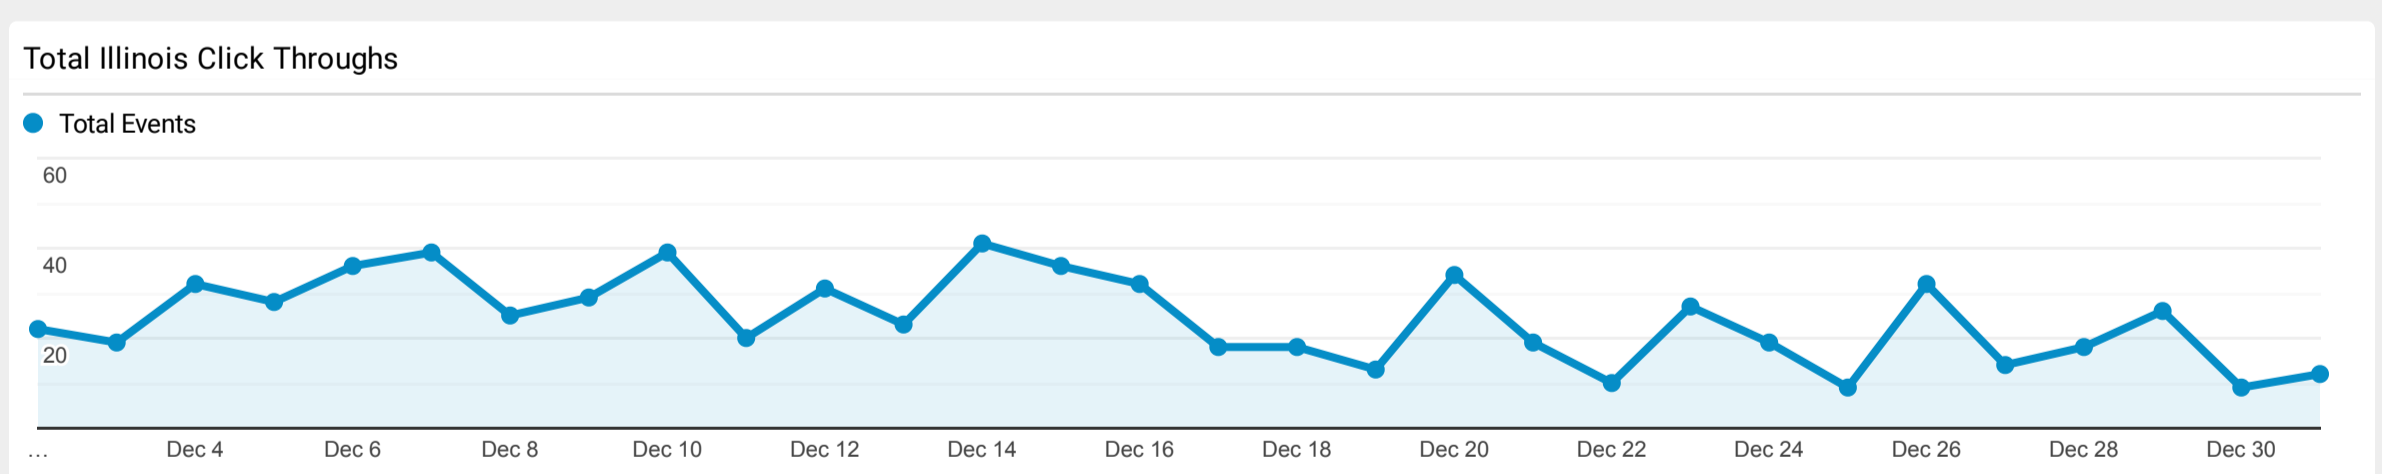

Illinois DPLA Stats

Dec 2, 2022 - Dec 31, 2022

All Users
100.00% Sessions

Top 10 Events by Contributing Institution

Event Action	Total Events	Unique Events
McLean County Museum of History	167	156
Illinois State University	117	115
University of Illinois Chicago	92	86
Pullman State Historic Site	91	88
Newberry Library	77	76
Chicago Public Library	58	57
University of Illinois at Urbana-Champaign Library	57	55
Chicago History Museum	47	47
Southern Illinois University Carbondale	44	42
Eastern Illinois University	34	32

Top 10 Illinois Events by Item

Event Label	Total Events	Unique Events
4081771d9395a0206a53e8fa1232c770 : Spanish-American War	7	6
fca03e913d3cef46f547fcd4e0183027 : Titanic	4	4
15ed1c26c8add5bb783aedb9ebc48a9b : The Louisiana Purchase	3	3
32278132c77475e95b2306c444f32e0d : Cicero Avenue, Folder 24, Sheet 20	3	3
4c05ab3b4d7014bbaf56b7e53d54c5d4 : Edison Home Phonograph 2	3	2
73a26fe5be0f232da89548455289e9e4 : Beadle's dime patriotic speaker: being extracts from the splendid oratory of Judge Holt, General Mitchell, Dr. Orestes A. Brownson, Edward Everett, The Great Union Square (N.Y.) addresses, Thomas Francis Meagher, Stephen A. Douglas, Daniel S. Dickinson, Carl Shurz, Rev. Dr. Bellows, and others; together with poems for the hour	3	1
d671bf5134aeeb0b22101398a70f0910 : Forerunners of the Great Migration	3	3
03863db983264e372c1492bcea9418dc : American slave market	2	2
26d1487962f2f6294cfc2ea7ac61146c : Alfred Burnett in character	2	1
2a5bdb6c17925e4f7bd610307fb48bb9 : Underground Railroad	2	2