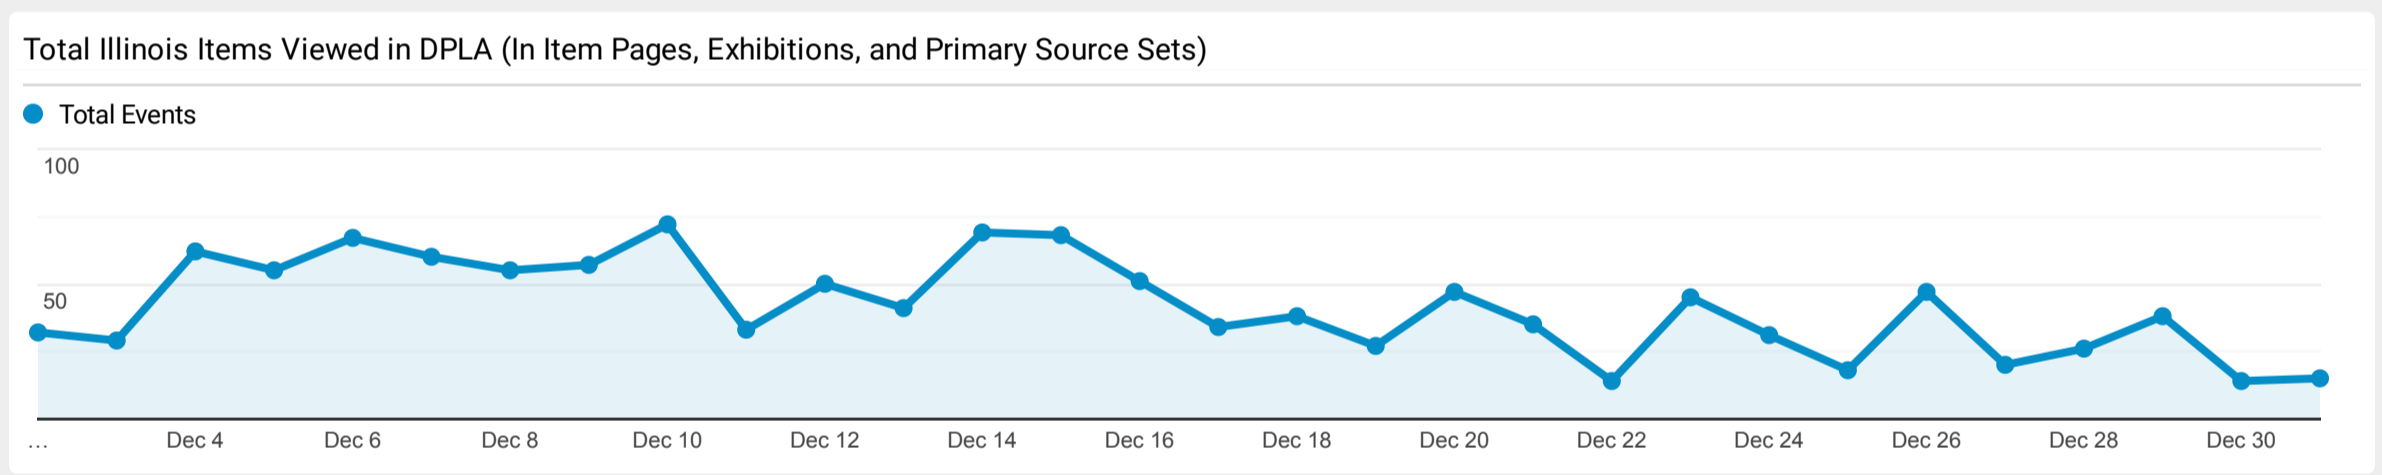

Illinois DPLA Stats

Dec 2, 2022 - Dec 31, 2022

All Users
100.00% Sessions

Top 10 Events by Contributing Institution

Event Action	Total Events	Unique Events
McLean County Museum of History	167	156
Illinois State University	117	115
University of Illinois Chicago	92	86
Pullman State Historic Site	91	88
Newberry Library	77	76
Chicago Public Library	58	57
University of Illinois at Urbana-Champaign Library	57	55
Chicago History Museum	47	47
Southern Illinois University Carbondale	44	42
Eastern Illinois University	34	32

Top 10 Illinois Events by Item

Event Label	Total Events	Unique Events
4081771d9395a0206a53e8fa1232c770 : Spanish-American War	7	6
fca03e913d3cef46f547fcd4e0183027 : Titanic	4	4
15ed1c26c8add5bb783aedb9ebc48a9b : The Louisiana Purchase	3	3
32278132c77475e95b2306c444f32e0d : Cicero Avenue, Folder 24, Sheet 20	3	3
4c05ab3b4d7014bbaf56b7e53d54c5d4 : Edison Home Phonograph 2	3	2
73a26fe5be0f232da89548455289e9e4 : Beadle's dime patriotic speaker: being extracts from the splendid oratory of Judge Holt, General Mitchell, Dr. Orestes A. Brownson, Edward Everett, The Great Union Square (N.Y.) addresses, Thomas Francis Meagher, Stephen A. Douglas, Daniel S. Dickinson, Carl Shurz, Rev. Dr. Bellows, and others; together with poems for the hour	3	1
d671bf5134aeeb0b22101398a70f0910 : Forerunners of the Great Migration	3	3
03863db983264e372c1492bcea9418dc : American slave market	2	2
26d1487962f2f6294cfc2ea7ac61146c : Alfred Burnett in character	2	1
2a5bdb6c17925e4f7bd610307fb48bb9 : Underground Railroad	2	2