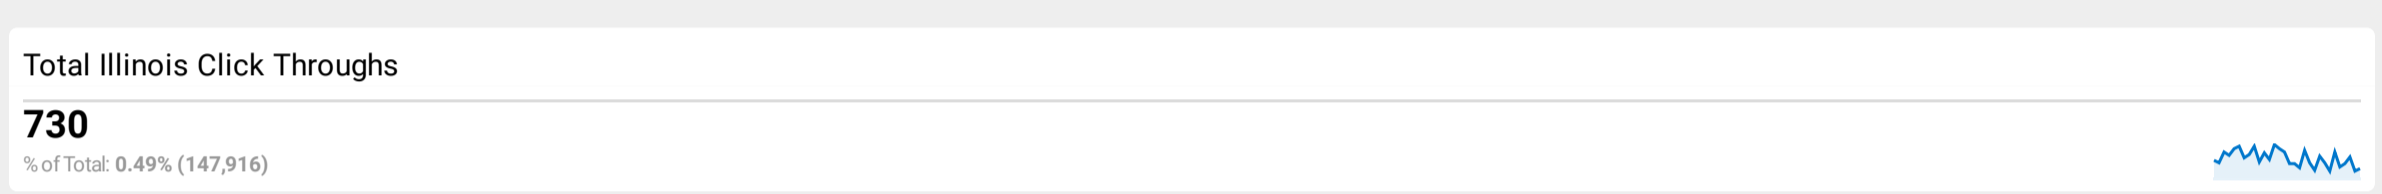

Illinois DPLA Stats

Dec 2, 2022 - Dec 31, 2022

All Users
100.00% Sessions

Top 10 Events by Contributing Institution

Event Action	Total Events	Unique Events
McLean County Museum of History	167	156
Illinois State University	117	115
University of Illinois Chicago	92	86
Pullman State Historic Site	91	88
Newberry Library	77	76
Chicago Public Library	58	57
University of Illinois at Urbana-Champaign Library	57	55
Chicago History Museum	47	47
Southern Illinois University Carbondale	44	42
Eastern Illinois University	34	32

Top 10 Illinois Events by Item

Event Label	Total Events	Unique Events
4081771d9395a0206a53e8fa1232c770 : Spanish-American War	7	6
fca03e913d3cef46f547fcd4e0183027 : Titanic	4	4
15ed1c26c8add5bb783aedb9ebc48a9b : The Louisiana Purchase	3	3
32278132c77475e95b2306c444f32e0d : Cicero Avenue, Folder 24, Sheet 20	3	3
4c05ab3b4d7014bbaf56b7e53d54c5d4 : Edison Home Phonograph 2	3	2
73a26fe5be0f232da89548455289e9e4 : Beadle's dime patriotic speaker: being extracts from the splendid oratory of Judge Holt, General Mitchell, Dr. Orestes A. Brownson, Edward Everett, The Great Union Square (N.Y.) addresses, Thomas Francis Meagher, Stephen A. Douglas, Daniel S. Dickinson, Carl Shurz, Rev. Dr. Bellows, and others; together with poems for the hour	3	1
d671bf5134aeeb0b22101398a70f0910 : Forerunners of the Great Migration	3	3
03863db983264e372c1492bcea9418dc : American slave market	2	2
26d1487962f2f6294cfc2ea7ac61146c : Alfred Burnett in character	2	1
2a5bdb6c17925e4f7bd610307fb48bb9 : Underground Railroad	2	2