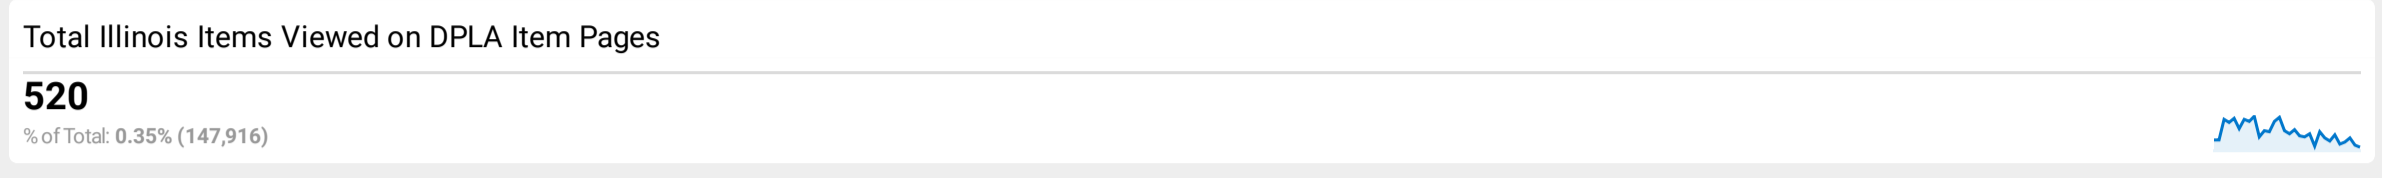

Illinois DPLA Stats

Dec 2, 2022 - Dec 31, 2022

All Users
100.00% Sessions

Top 10 Events by Contributing Institution

Event Action	Total Events	Unique Events
McLean County Museum of History	167	156
Illinois State University	117	115
University of Illinois Chicago	92	86
Pullman State Historic Site	91	88
Newberry Library	77	76
Chicago Public Library	58	57
University of Illinois at Urbana-Champaign Library	57	55
Chicago History Museum	47	47
Southern Illinois University Carbondale	44	42
Eastern Illinois University	34	32

Top 10 Illinois Events by Item

Event Label	Total Events	Unique Events
4081771d9395a0206a53e8fa1232c770 : Spanish-American War	7	6
fca03e913d3cef46f547fcd4e0183027 : Titanic	4	4
15ed1c26c8add5bb783aedb9ebc48a9b : The Louisiana Purchase	3	3
32278132c77475e95b2306c444f32e0d : Cicero Avenue, Folder 24, Sheet 20	3	3
4c05ab3b4d7014bbaf56b7e53d54c5d4 : Edison Home Phonograph 2	3	2
73a26fe5be0f232da89548455289e9e4 : Beadle's dime patriotic speaker: being extracts from the splendid oratory of Judge Holt, General Mitchell, Dr. Orestes A. Brownson, Edward Everett, The Great Union Square (N.Y.) addresses, Thomas Francis Meagher, Stephen A. Douglas, Daniel S. Dickinson, Carl Shurz, Rev. Dr. Bellows, and others; together with poems for the hour	3	1
d671bf5134aeeb0b22101398a70f0910 : Forerunners of the Great Migration	3	3
03863db983264e372c1492bcea9418dc : American slave market	2	2
26d1487962f2f6294cfc2ea7ac61146c : Alfred Burnett in character	2	1
2a5bdb6c17925e4f7bd610307fb48bb9 : Underground Railroad	2	2