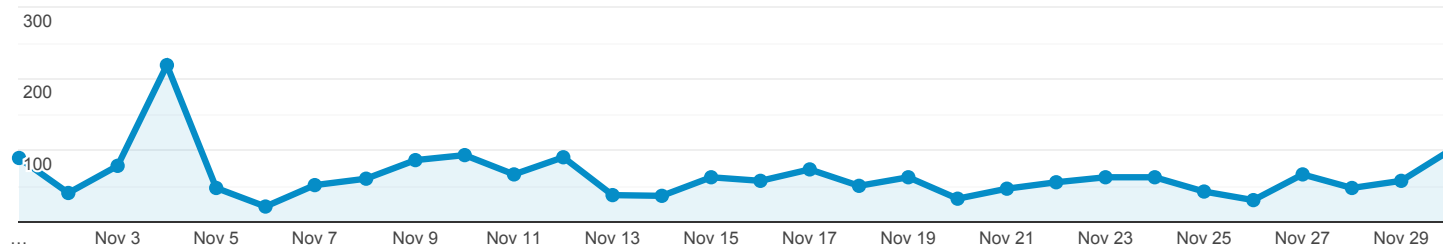

Illinois DPLA Stats

Nov 1, 2021 - Nov 30, 2021

All Users
100.00% Sessions

Total Illinois Items Viewed on DPLA Item Pages

1,213
% of Total: 0.40% (299,895)

Total Illinois Items Viewed in Exhibitions

0
% of Total: 0.00% (299,895)

Total Illinois Items Viewed in Primary Source Sets

0
% of Total: 0.00% (299,895)

Total Illinois Click Throughs

703
% of Total: 0.23% (299,895)

Total Illinois Events

1,916
% of Total: 0.64% (299,895)

Total Illinois Items Viewed in DPLA (In Item Pages, Exhibitions, and Primary Source Sets)

● Total Events

Total Illinois Click Throughs

● Total Events

Top 10 Events by Contributing Institution

Event Action	Total Events	Unique Events
--------------	--------------	---------------

Newberry Library	195	190
University of Illinois Chicago	173	162
McLean County Museum of History	167	160
Illinois State University	161	152
University of Illinois at Urbana-Champaign Library	147	134
Chicago Public Library	130	117
Pullman State Historic Site	103	102
Southern Illinois University Carbondale	83	77
Chicago History Museum	68	52
University of Illinois at Springfield	55	51