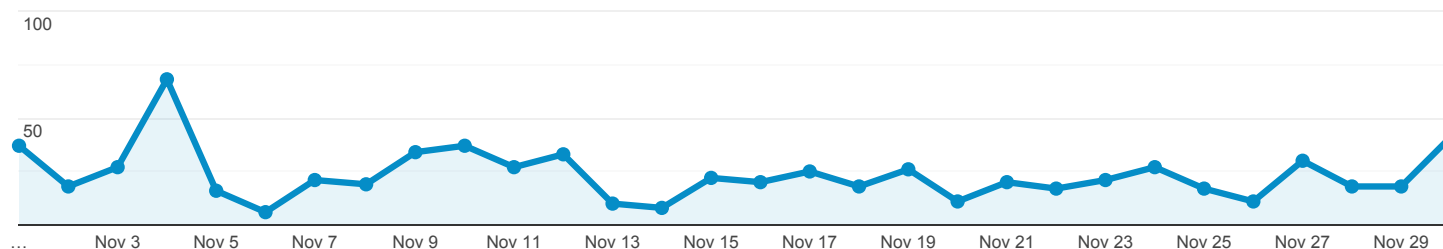

Illinois DPLA Stats

Nov 1, 2021 - Nov 30, 2021

All Users
100.00% Sessions

Total Illinois Items Viewed on DPLA Item Pages

1,213
% of Total: 0.40% (299,895)

Total Illinois Items Viewed in Exhibitions

0
% of Total: 0.00% (299,895)

Total Illinois Items Viewed in Primary Source Sets

0
% of Total: 0.00% (299,895)

Total Illinois Click Throughs

703
% of Total: 0.23% (299,895)

Total Illinois Events

1,916
% of Total: 0.64% (299,895)

Total Illinois Items Viewed in DPLA (In Item Pages, Exhibitions, and Primary Source Sets)

● Total Events

Total Illinois Click Throughs

● Total Events

Top 10 Events by Contributing Institution

Event Action	Total Events	Unique Events
--------------	--------------	---------------

Newberry Library	195	190
University of Illinois Chicago	173	162
McLean County Museum of History	167	160
Illinois State University	161	152
University of Illinois at Urbana-Champaign Library	147	134
Chicago Public Library	130	117
Pullman State Historic Site	103	102
Southern Illinois University Carbondale	83	77
Chicago History Museum	68	52
University of Illinois at Springfield	55	51