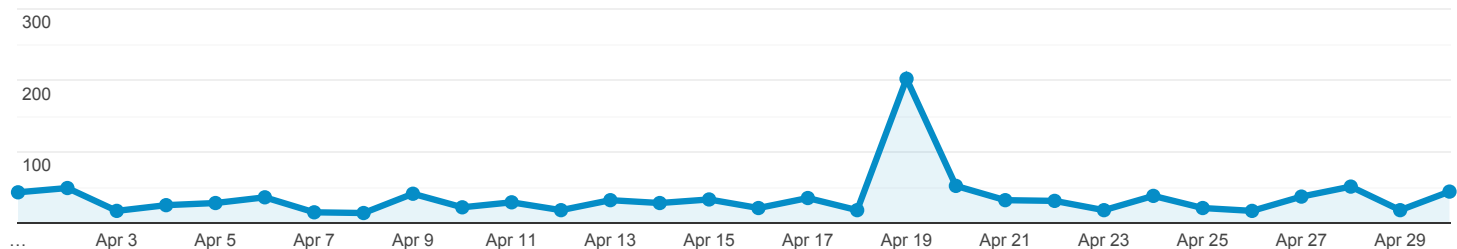

Illinois DPLA Stats

Apr 1, 2020 - Apr 30, 2020

All Users
100.00% Sessions

Total Illinois Items Viewed on DPLA Item Pages

1,171
% of Total: 0.34% (341,712)

Total Illinois Items Viewed in Exhibitions

0
% of Total: 0.00% (341,712)

Total Illinois Items Viewed in Primary Source Sets

0
% of Total: 0.00% (341,712)

Total Illinois Click Throughs

1,065
% of Total: 0.31% (341,712)

Total Illinois Events

2,236
% of Total: 0.65% (341,712)

Total Illinois Items Viewed in DPLA (In Item Pages, Exhibitions, and Primary Source Sets)

● Total Events

Total Illinois Click Throughs

● Total Events

Top 10 Events by Contributing Institution

Event Action	Total Events	Unique Events
--------------	--------------	---------------

University of Illinois at Urbana-Champaign Library	242	221
University of Illinois at Chicago	229	217
McLean County Museum of History	191	184
Newberry Library	154	152
Southern Illinois University Carbondale	147	140
Pullman State Historic Site	97	95
Illinois State University	94	87
Chicago Public Library	82	80
Eastern Illinois University	79	61
Chicago History Museum	69	58