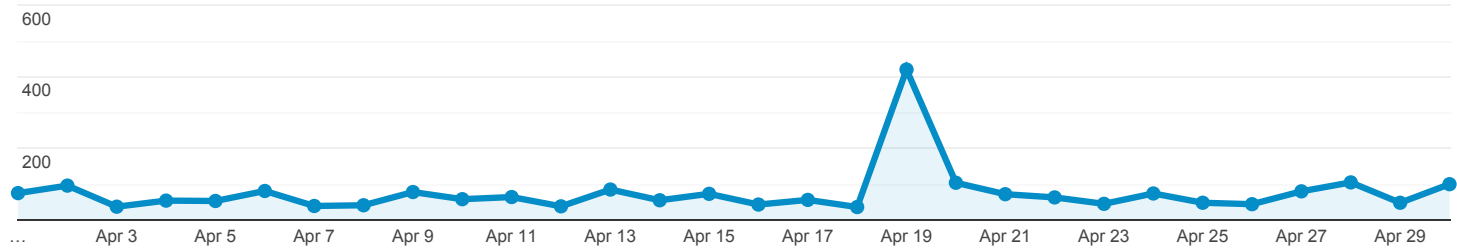

Illinois DPLA Stats

Apr 1, 2020 - Apr 30, 2020

All Users
100.00% Sessions

Total Illinois Items Viewed on DPLA Item Pages

1,171
% of Total: 0.34% (341,712)

Total Illinois Items Viewed in Exhibitions

0
% of Total: 0.00% (341,712)

Total Illinois Items Viewed in Primary Source Sets

0
% of Total: 0.00% (341,712)

Total Illinois Click Throughs

1,065
% of Total: 0.31% (341,712)

Total Illinois Events

2,236
% of Total: 0.65% (341,712)

Total Illinois Items Viewed in DPLA (In Item Pages, Exhibitions, and Primary Source Sets)

● Total Events

Total Illinois Click Throughs

● Total Events

Top 10 Events by Contributing Institution

Event Action	Total Events	Unique Events
--------------	--------------	---------------

University of Illinois at Urbana-Champaign Library	242	221
University of Illinois at Chicago	229	217
McLean County Museum of History	191	184
Newberry Library	154	152
Southern Illinois University Carbondale	147	140
Pullman State Historic Site	97	95
Illinois State University	94	87
Chicago Public Library	82	80
Eastern Illinois University	79	61
Chicago History Museum	69	58