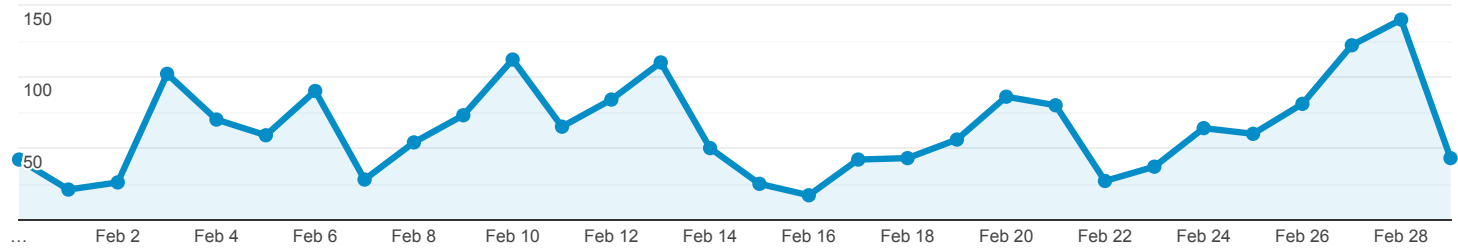

Illinois DPLA Stats

Jan 31, 2020 - Feb 29, 2020

All Users
100.00% Sessions

Total Illinois Items Viewed on DPLA Item Pages

1,019
% of Total: 0.30% (341,244)

Total Illinois Items Viewed in Exhibitions

0
% of Total: 0.00% (341,244)

Total Illinois Items Viewed in Primary Source Sets

0
% of Total: 0.00% (341,244)

Total Illinois Click Throughs

890
% of Total: 0.26% (341,244)

Total Illinois Events

1,909
% of Total: 0.56% (341,244)

Total Illinois Items Viewed in DPLA (In Item Pages, Exhibitions, and Primary Source Sets)

● Total Events