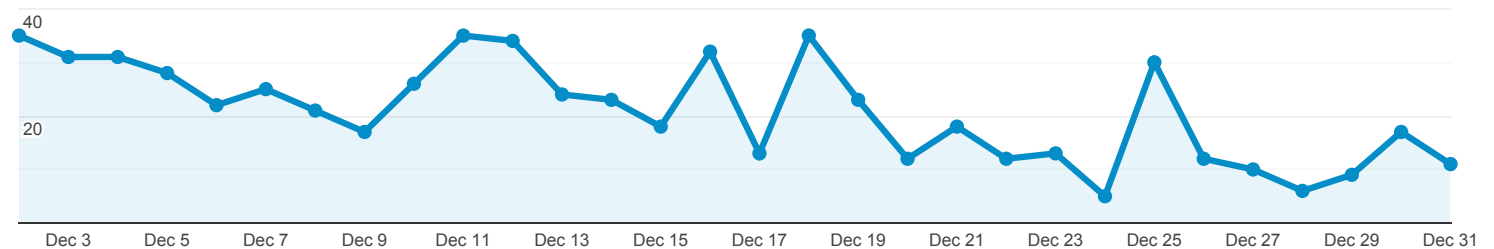

Total Illinois Click Throughs

● Total Events

Top 10 Events by Contributing Institution

Event Action	Total Events	Unique Events