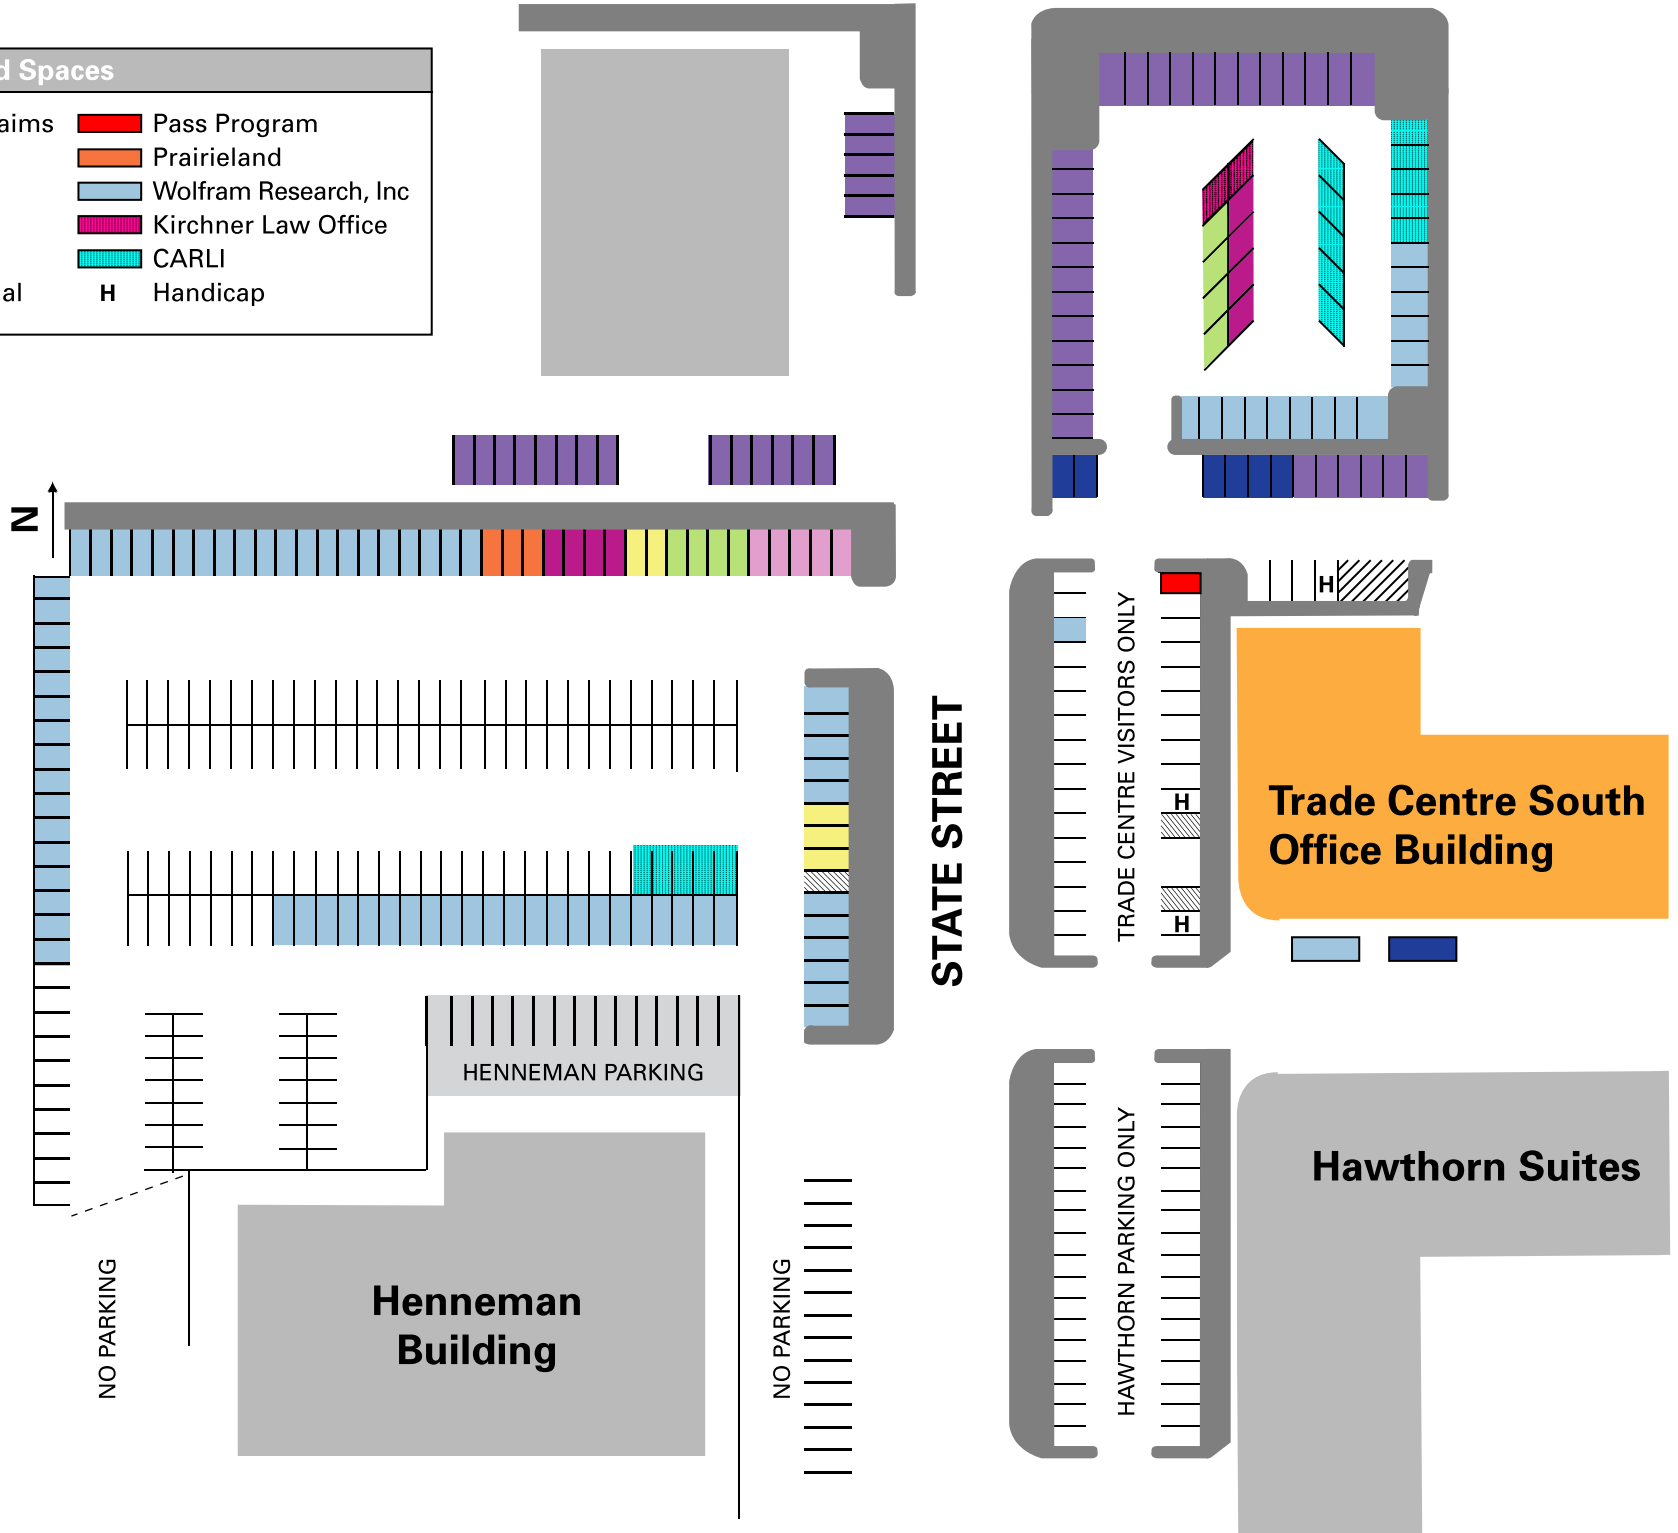

KIRBY AVE.

Reserved Spaces			
	U of I Claims		Pass Program
	CIMRO		Prairieland
	Global		Wolfram Research, Inc
	BOE		Kirchner Law Office
	ARA		CARLI
	Prudential		Handicap

N

HENNEMAN PARKING

Henneman Building

NO PARKING

NO PARKING

STATE STREET

TRADE CENTRE VISITORS ONLY

Trade Centre South Office Building

HAWTHORN PARKING ONLY

Hawthorn Suites